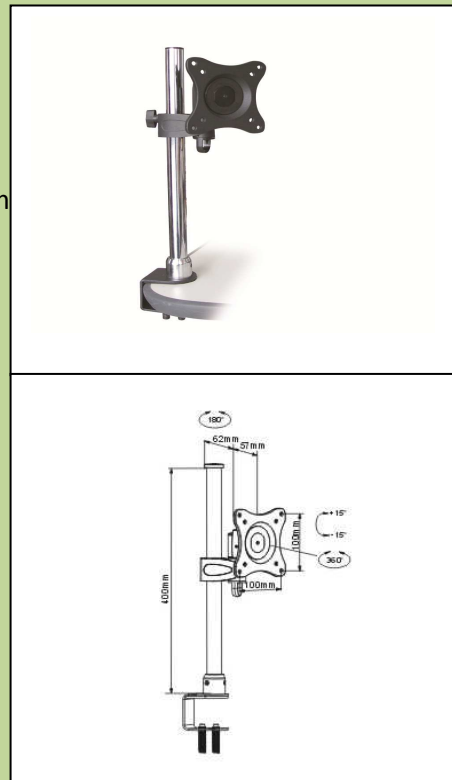

Desk Bracket Mount (VESA)

Model name: LCD-B11

The LCD-B11 is a VESA desk bracket mount for LED/LCD Screens up to 24" (61 cm)

General Information:

The SUNNE desk bracket mount LCD-B11 is suitable for screens from 10" to 24". The easy mounting design makes it a pleasure to fix the screen.

Specifications:

Screen size	10" – 24"
Tilt/Swivel	Tilt: -15°~15°, Swivel: 180°
MAX weight	15 kg
Material	Aluminium
Profile:	height adjustable up to 400mm
Min VESA	75X75
Max VESA	100x100
Color	Black/Silver
Cable management	yes
EAN Code	5099091009400