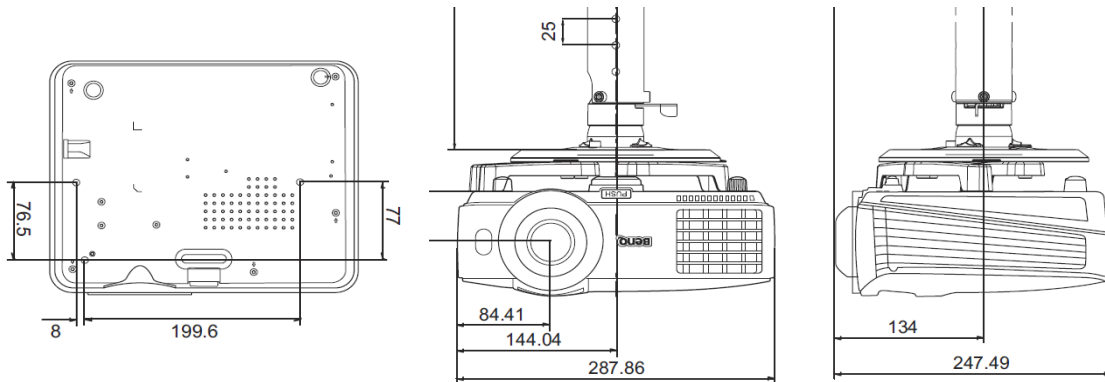

\*Lamp life results will vary depending on environmental conditions and usage. Actual product's features and specifications are subject to change without notice.

\*\* Default mode is **Presentation**. When 3D is on, Picture Modes only shows 3D. When 3D is off, it is not shown in Picture Modes.

## Distance Chart

Screen size				Distance from screen (mm)			Vertical offset (mm)
Diagonal		W (mm)	H (mm)	Min length (max. zoom)	Average	Max length (min. zoom)	
Inch	mm						
40	1016	862	538	625	688	750	13
60	1524	1292	808	938	1031	1125	20
80	2032	1723	1077	1250	1375	1500	27
100	2540	2154	1346	1563	1719	1875	34
120	3048	2585	1615	1875	2063	2250	40
140	3556	3015	1885	2188	2406	2625	47
160	4064	3446	2154	2500	2750	3000	54
180	4572	3877	2423	2813	3094	3375	61
200	5080	4308	2692	3125	3438	3750	67
250	6350	5385	3365	3906	4297	4688	84
300	7620	6462	4039	4688	5156	5625	101

## Dimension