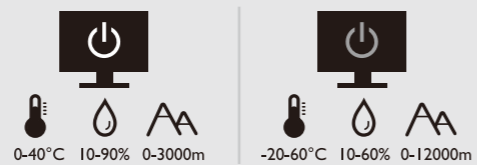

MOBIUZ™

LCD Monitor Quick Start Guide

EX Series

DN: EX10R-EQ-V1

© 2022 BenQ Corporation. All rights reserved. Rights of modification reserved.

(ADP-I20RH BBT, Delta Electronics Inc.
or ADS-I20QL-19-3 I90I20E, Shenzhen Honor Electronic Co., Ltd.)

The terms HDMI, HDMI High-Definition Multimedia Interface, HDMI Trade Dress and the HDMI Logos are trademarks or registered trademarks of HDMI Licensing Administrator, Inc.

- 7 Video
- 8 Audio
- 9 USB