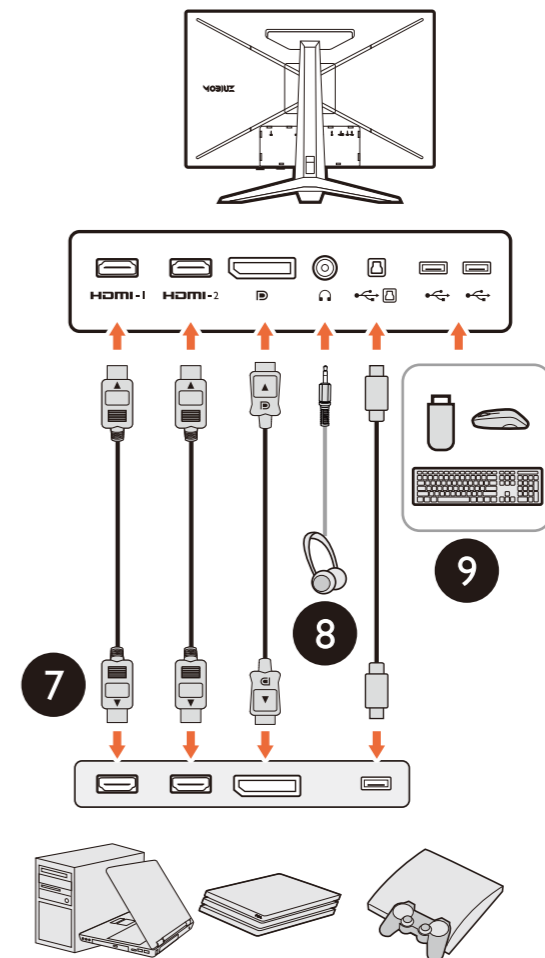

## LCD Monitor Quick Start Guide

EX Series

DN: EX10R-EQ-V1

© 2022 BenQ Corporation. All rights reserved. Rights of modification reserved.

(ADP-I20RH BBT, Delta Electronics Inc.  
or ADS-I20QL-19-3 I90I20E, Shenzhen Honor Electronic Co., Ltd.)

The terms HDMI, HDMI High-Definition Multimedia Interface, HDMI Trade Dress and the HDMI Logos are trademarks or registered trademarks of HDMI Licensing Administrator, Inc.

- 7 Video
- 8 Audio
- 9 USB

10