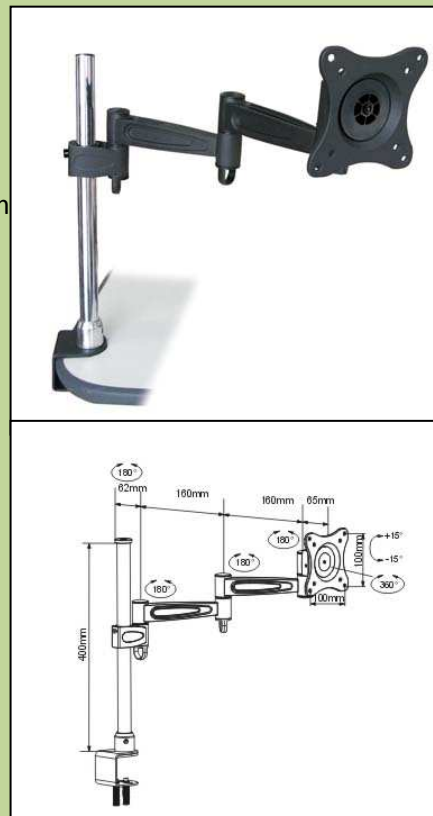

# Desk Bracket Mount (VESA)

## Model name: LCD-B13

The LCD-B13 is a VESA desk bracket mount for LED/LCD Screens up to 24" (61 cm)

### General Information:

The SUNNE desk bracket mount LCD-B13 is suitable for screens from 10" to 24". The easy mounting design makes it a pleasure to fix the screen.

### Specifications:

|                  |                               |
|------------------|-------------------------------|
| Screen size      | 10" – 24"                     |
| Tilt/Swivel      | Tilt: -15°~15°, Swivel: 180°  |
| MAX weight       | 15 kg                         |
| Material         | Aluminium                     |
| Profile:         | height adjustable up to 400mm |
| Min VESA         | 75X75                         |
| Max VESA         | 100x100                       |
| Color            | Black/Silver                  |
| Cable management | yes                           |
| EAN Code         | 5099091009424                 |