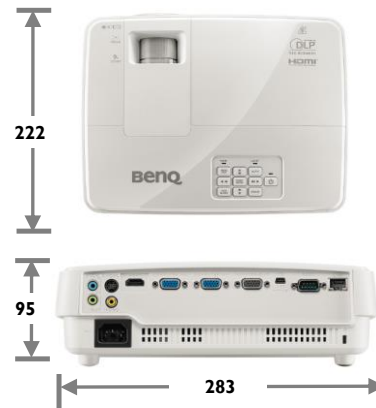

Model Name MW571 Projector

Unique selling point

- 3200ANSI Lumen High Brightness
- 13000:1 High Contrast Ratio
- Blu-ray Full HD 3D support
- Network Standby <0.5W
- SmartEco

Trade Mark