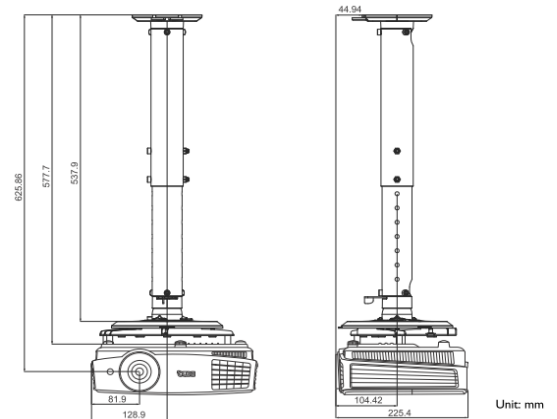

Distance Chart

The screen aspect ratio is 16:10 and the projected picture is in a 16:10 aspect ratio

Diagonal	Screen size		Distance from screen (mm)			Vertical offset (mm)		
	Inch	mm	W (mm)	H (mm)	Min length (max. zoom)		Average	Max length (min. zoom)
60	1524	1292	808	1564	1796	2029	80.8	
70	1778	1508	942	1824	2096	2367	94.2	
80	2032	1723	1077	2085	2395	2705	107.7	
90	2286	1939	1212	2346	2695	3044	121.2	
100	2540	2154	1346	2606	2994	3382	134.6	
110	2794	2369	1481	2867	3293	3720	148.1	
120	3048	2585	1615	3128	3593	4058	161.5	
130	3302	2800	1750	3388	3892	4396	175.0	
140	3556	3016	1885	3649	4192	4734	188.5	
150	3810	3231	2019	3909	4491	5073	201.9	
160	4064	3446	2154	4170	4790	5411	215.4	
170	4318	3662	2289	4431	5090	5749	228.9	
180	4572	3877	2423	4691	5389	6087	242.3	

Ceiling mount Chart

Ceiling Mount screw: M4
(Max L = 25 mm; Min L = 20 mm)