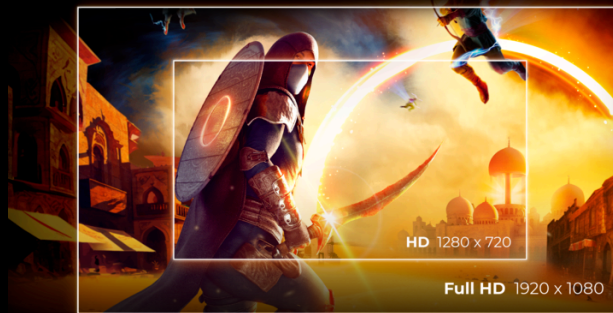

FHD RESOLUTION

Want to watch a Blu-ray movie in full quality, enjoy games in high resolution or read crisp text in office applications? Thanks to its Full HD resolution of 1920 x 1080 pixels, this monitor lets you do just that. Whatever you are viewing, with Full HD it will be displayed in rich detail without requiring a high-end graphics card or consuming a lot of your system's resources.

out Fast VA

1MS RESPONSE TIME GTG - GREY-TO-GREY

GtG stands for Grey-To-Grey and represents how long it takes for one pixel to change between one gray level to the next. In gaming, every millisecond counts and can be the differentiator between hitting or missing a shot. Fast response time also eliminates ghosting and motion blur.