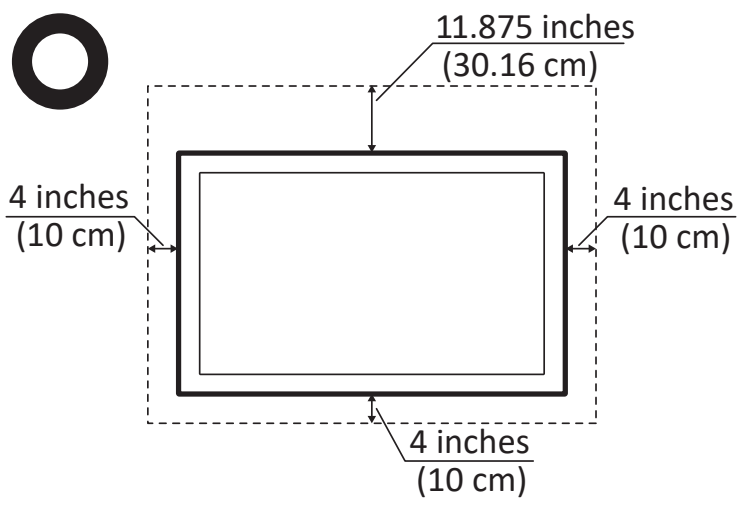

ViewSonic Europe Limited
Haaksbergweg 75
1101 BR Amsterdam
Netherlands
+31 (0) 650608655
EPREL@viewsoniceurope.com
<https://www.viewsonic.com/eu/>