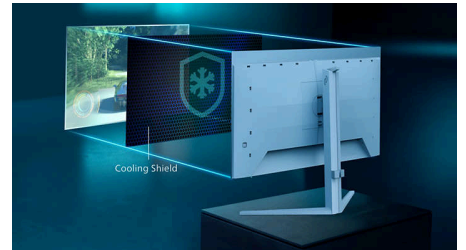

Cooling shield

Prevent your QD-OLED display's true colours from fading over time. To increase the lifespan of your display, this monitor has an integrated graphene shield which keeps your display cool. The graphene preserves display integrity by evenly dispersing heat generated by the blue light emitted from your screen and cooling more effectively than graphite. For gamers, this means that you can play with confidence, knowing that the colours in your game will remain pixel perfect.