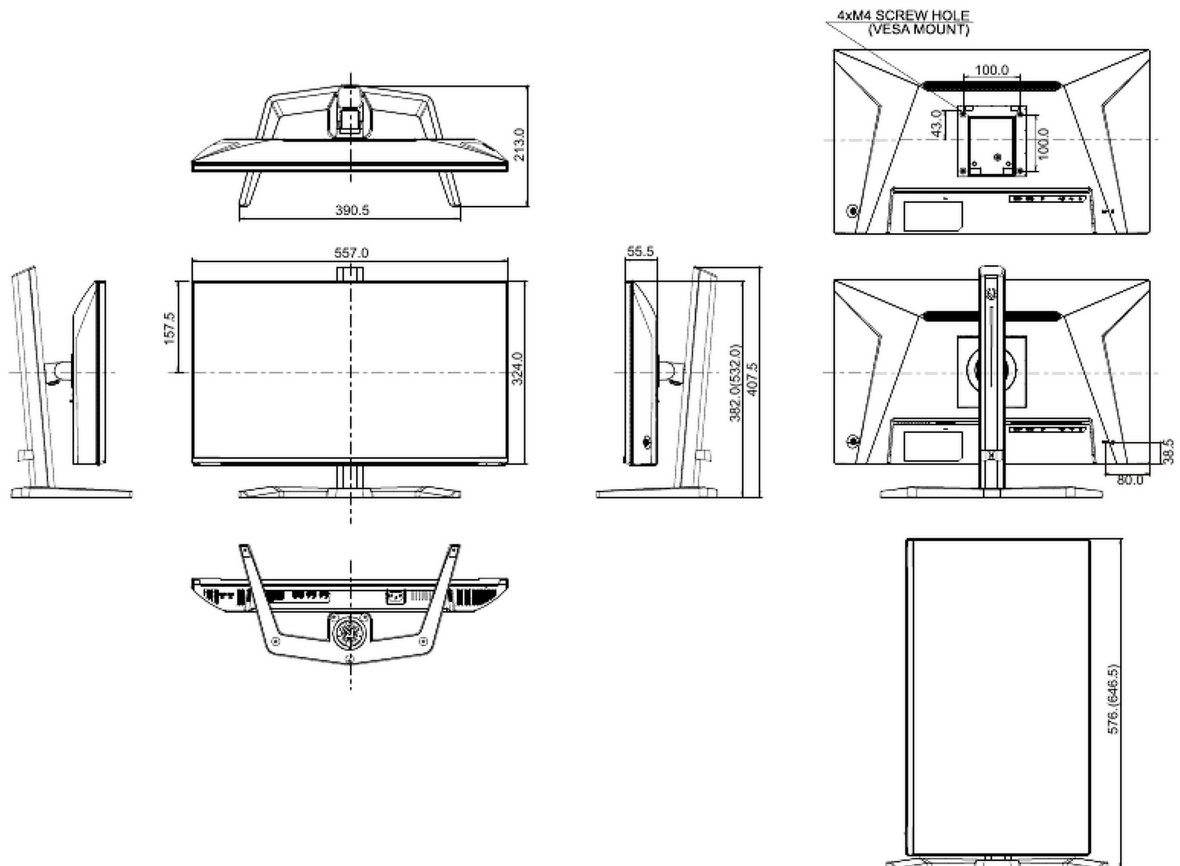

04 MECHANICAL

Display position adjustments	height, pivot (rotation), tilt
Height adjustment	150mm
Rotation (PIVOT function)	90°
Swivel stand	90°; ° left; 45° right
Tilt angle	23° up; 5° down

VESA mounting	100 x 100mm
Cable management system	yes

05 ACCESSORIES INCLUDED

Cables	power (1.8m), USB (1.8m), DP (1.8m)
Other	quick start guide, safety guide

06 POWER MANAGEMENT

Power supply unit	internal
Power supply	AC 100 - 240V, 50/60Hz
Power usage	30W typical, 0.5W stand by, 0.3W off mode

07 SUSTAINABILITY

Regulations	CB, CE, TÜV-Bauart, EAC, VCCI-B, PSE, RoHS support, ErP, WEEE, REACH
Energy efficiency class (Regulation (EU) 2017/1369)	E

08 DIMENSIONS / WEIGHT

Product dimensions W x H x D	557 x 324 x 55,5mm
Box dimensions W x H x D	630 x 504 x 142mm
Weight (without box)	5,3kg
Weight (with box)	8,03kg
EAN code	4948570125562