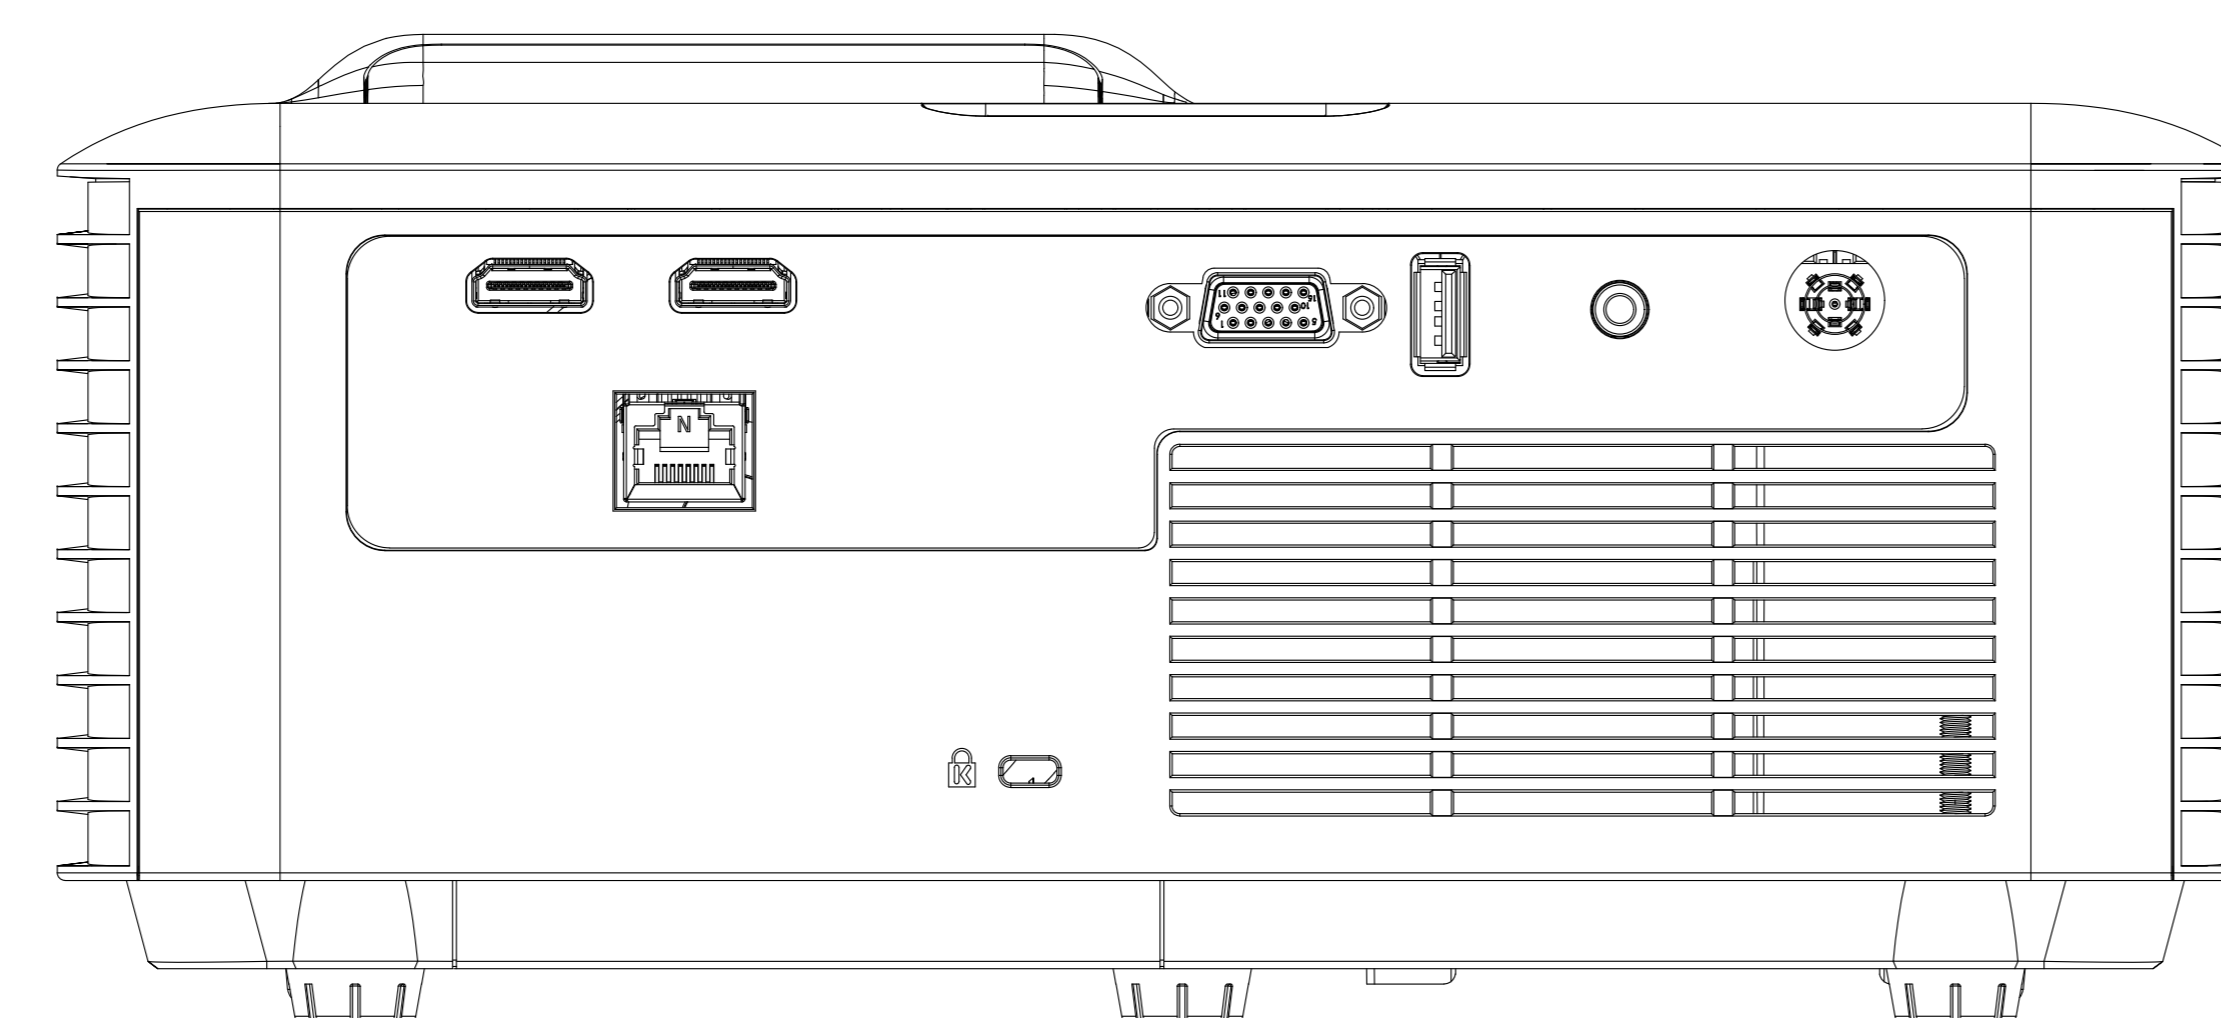

Ceiling mount hole*3
Screw Type: M4*L8

ViewSonic

NAME : VS20995

| | | | |
|-----------|------|-------|--------|
| TITLE | UNIT | SCALE | Rev. |
| mm/[inch] | | | SHEET |
| | | | 1 OF 1 |