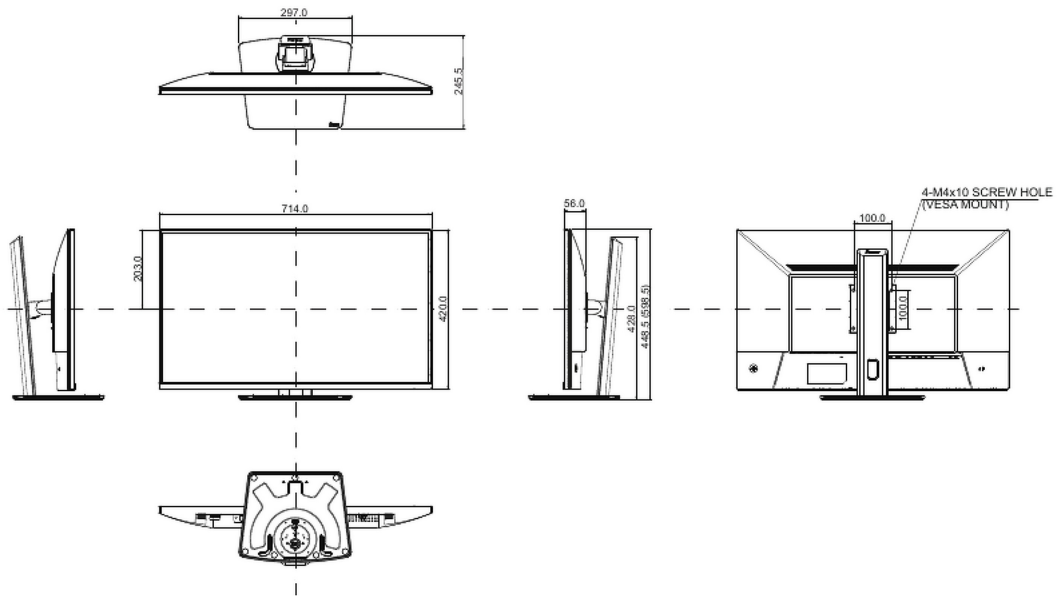

## 08 DIMENSIONS / WEIGHT

**Product dimensions W x H x D** 713.9 x 428.5 (598.5) x 245.5mm

**Box dimensions W x H x D** 790 x 510 x 143mm

**Weight (without box)** 8.5kg

Weight (with box) 11.8kg

EAN code 4948570126279