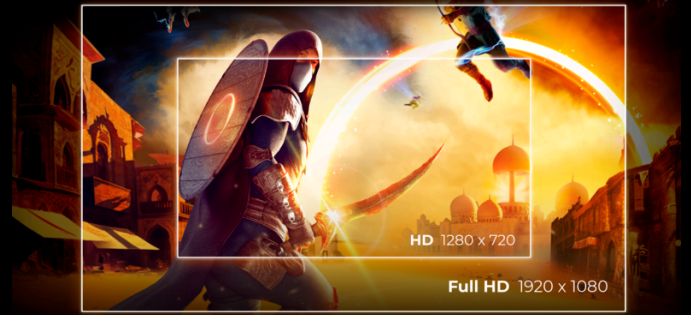

FHD RESOLUTION

Want to watch a Blu-ray movie in full quality, enjoy games in high resolution or read crisp text in office applications? Thanks to its Full HD resolution of 1920 x 1080 pixels, this monitor lets you do just that. Whatever you are viewing, with Full HD it will be displayed in rich detail without requiring a high-end graphics card or consuming a lot of your system's resources.

FAST VA

Experience the visuals like never before with the AGON BY AOC monitor. Its deep blacks and high contrast ratios make the visuals pop, especially in darker game scenes. The fast VA is not just about visuals, it's about precision. With its fast response times, the action remains fluid and clear, even during the most intense gameplay, leaving you impressed and satisfied. From FPS action games to the immersive worlds of atmospheric RPGs, the AGON by AOC monitor is your gateway to a heightened gaming experience. The monitor's swift performance and rich colors will elevate your gameplay.