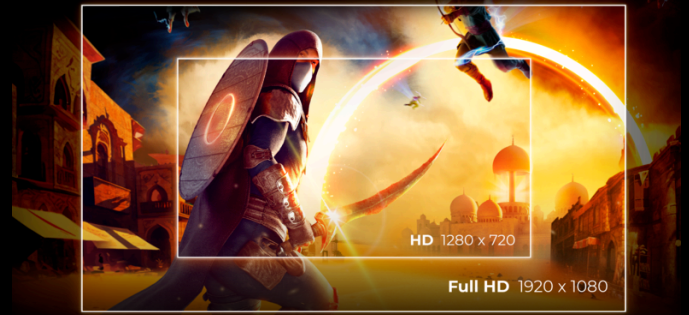

FHD RESOLUTION

Want to watch a Blu-ray movie in full quality, enjoy games in high resolution or read crisp text in office applications? Thanks to its Full HD resolution of 1920 x 1080 pixels, this monitor lets you do just that. Whatever you are viewing, with Full HD it will be displayed in rich detail without requiring a high-end graphics card or consuming a lot of your system's resources.