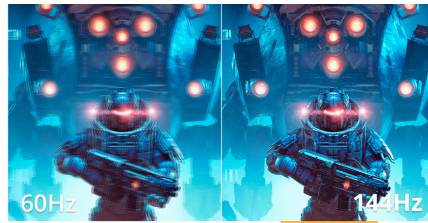

144Hz Refresh Rate

Equip yourself with twice the frame rate of other monitors and say goodbye to image stuttering and blurry motion. With a 144Hz refresh rate every frame is rendered sharply and in smooth succession, so you can line up your shots accurately and appreciate high speed races in all their glory.