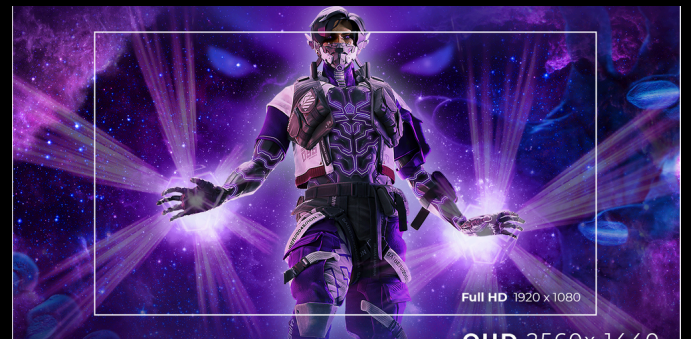

360HZ REFRESH RATE

A 360Hz refresh rate updates the image up to 360 times per second for ultra-smooth motion, providing fluid visuals that support high-FPS esports performance and fast, precise on-screen tracking.