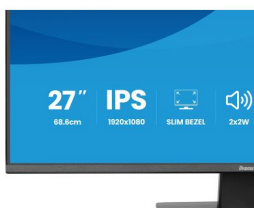

INFORMATION

Eco-conscious 27" IPS monitor with ergonomic stand for modern workplaces

The ProLite X2793HSU is perfect if you need a compact, high-performance monitor that fits seamlessly into a multi-screen workspace. The four-side ultra-slim bezel design gives you a clean, modern desk setup and uninterrupted viewing across displays.

SPECIFICATION

01 DISPLAY CHARACTERISTICS

Design	4-side slim bezel
Diagonal	27", 68.6cm
Panel	IPS panel technology LED, matte finish
Native resolution	1920 x 1080 @120Hz (2.1 megapixel Full HD)
Aspect ratio	16:9
Panel brightness	350 cd/m ²
Static contrast	1500:1
Advanced contrast	80M:1
Response time (MPRT)	1ms
Viewing zone	horizontal/vertical: 178°/178°, right/left: 89°/89°, up/down: 89°/89°
Colour support	16.7mIn (sRGB: 96%; NTSC: 72%)
Horizontal Sync	30 - 140kHz
Viewable area W x H	597.9 x 336.3mm, 23.5 x 13.2"
Pixel pitch	0.311mm
Colour	matte, black

04 MECHANICAL

Display position adjustments	tilt
Tilt angle	20° up; 3° down
VESA mounting	100 x 100mm
Cable management system	yes

05 ACCESSORIES INCLUDED

Cables	power (1.8m), USB (1.5m), HDMI (1.5m)
Other	quick start guide, safety guide

08 DIMENSIONS / WEIGHT

Product dimensions W x H x D	611.5 x 427.5 x 190mm
Box dimensions W x H x D	688 x 442 x 126mm
Weight (without box)	4.0kg
Weight (with box)	5.7kg
EAN code	4948570126682

All trademarks and registered trademarks acknowledged. E & O E. Specification subject to change without notice. All LCD's comply with ISO-9241-307:2008 in connection with pixel defects. © Iiyama Corporation. ALL RIGHTS RESERVED