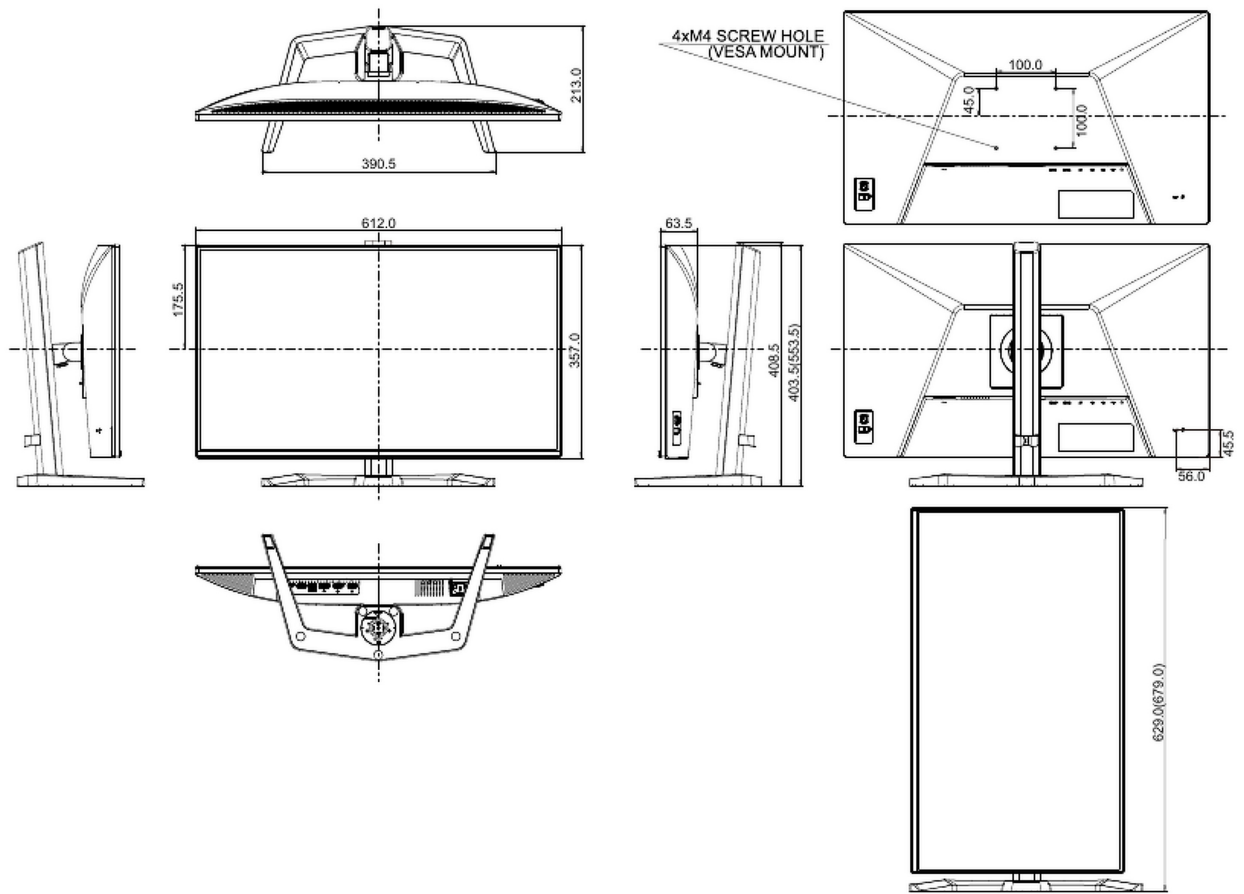

All trademarks and registered trademarks acknowledged. E & O E. Specification subject to change without notice. All LCD's comply with ISO-9241-307:2008 in connection with pixel defects.

© IIYAMA CORPORATION. ALL RIGHTS RESERVED