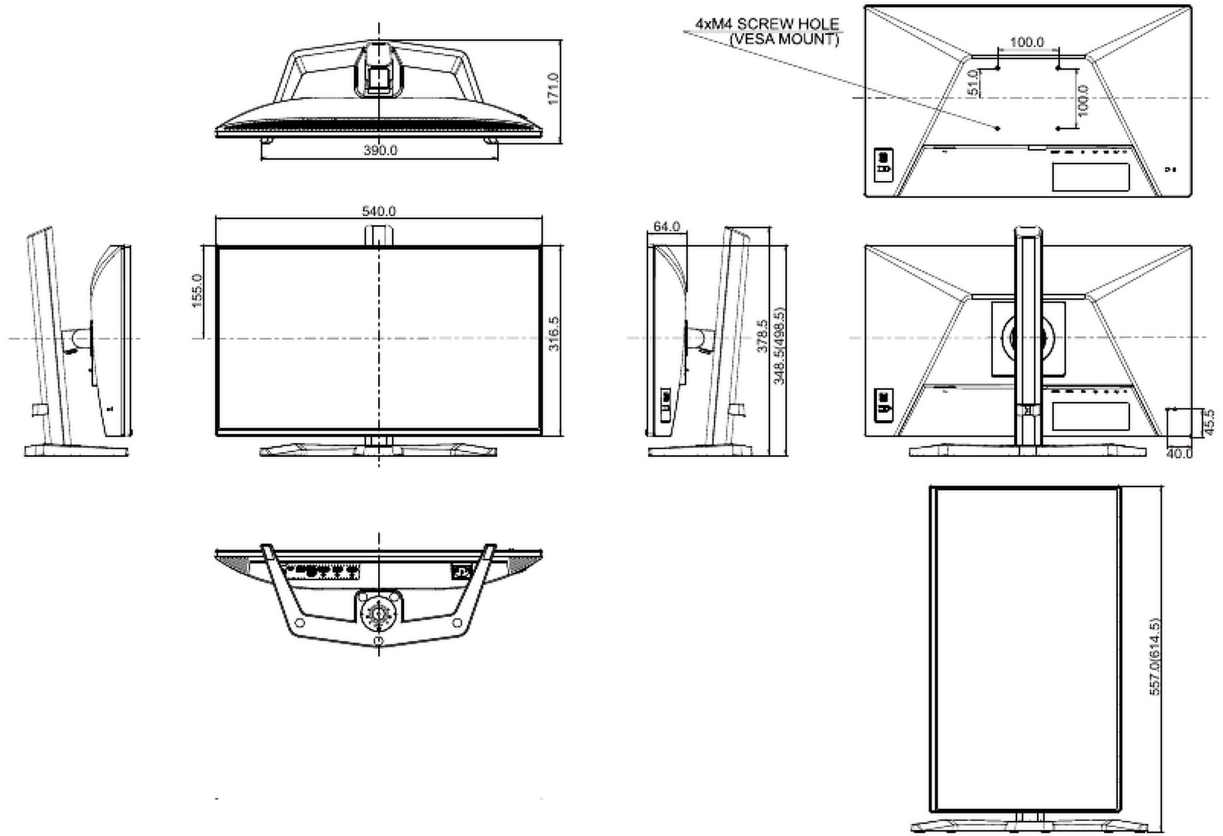

04 MECHANICAL

Display position adjustments	height, pivot (rotation), swivel, tilt
Height adjustment	150mm
Rotation (PIVOT function)	90°
Swivel stand	90°; 45° left; 45° right

Tilt angle	23° up; 5° down
VESA mounting	100 x 100mm
Cable management system	yes

05 ACCESSORIES INCLUDED

Cables	power (1.8m), USB (1.8m), HDMI (1.8m), DP (1.8m)
Other	quick start guide, safety guide
Remote control	yes (batteries included)

06 POWER MANAGEMENT

Power supply unit	internal
Power supply	AC AC - 100V, 240 /V, 50Hz
Power usage	18W typical, 0.5W stand by, 0.3W off mode

07 SUSTAINABILITY

Regulations	CE, TÜV-Bauart, EAC, PSE, RoHS support, ErP, WEEE, VCCI, REACH, UKCA
Energy efficiency class (Regulation (EU) 2017/1369)	E

08 DIMENSIONS / WEIGHT

Product dimensions W x H x D	540 x 378.5 (498.5) x 171mm
Box dimensions W x H x D	650 x 140 x 420mm
Weight (without box)	4.8kg
Weight (without stand)	3.1kg
Weight (with box)	7.1kg
EAN code	4948570126361