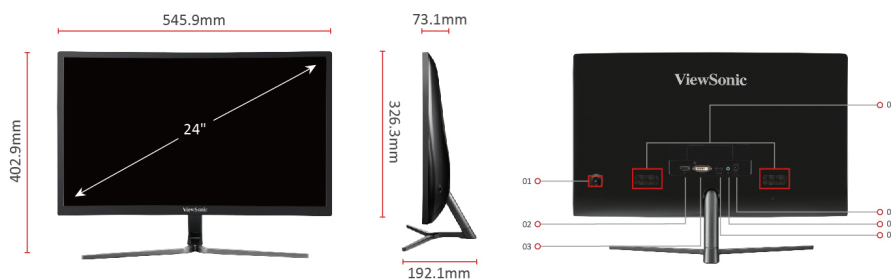

Product Description

With an immersive curved screen, the ViewSonic VX2458-C-mhd provides a stunning viewing experience for work or play. The monitor has been designed with an 1800R curve and 85% NTSC colour coverage to deliver the perfect balance of comfort and immersion. A high 144Hz refresh rate delivers smooth animations with minimal input lag while AMD FreeSync™ virtually eliminates screen tearing and stuttering for a fluid gaming experience. Low input lag embedded in this monitor to provide users with seamless viewing experience. VX2458-C-mhd also comes equipped with ViewSonic's exclusive ViewMode™ presets, which offer optimized screen performance for different home entertainment applications, such as watching movies, editing files, or playing video games. DisplayPort, HDMI ports and a DVI input offer flexible connectivity for both general use and entertainment.