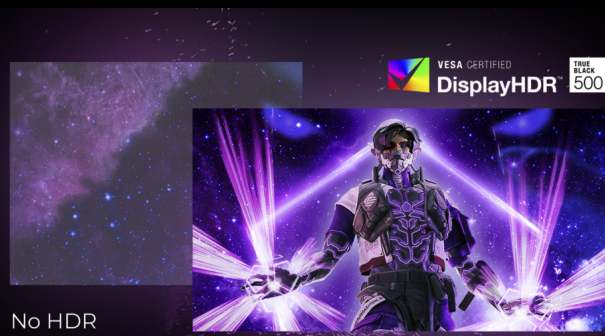

**AGON**  
BY AOC

BECOME THE  
ULTIMATE LEGEND

POWERED BY  
**AG326UZD2**

Crafted for enthusiasts who demand both visual excellence and high-speed performance, the AG326UZD2 features a stunning 31.5" UHD 4K QD-OLED panel that delivers exceptional clarity, vivid colours, and perfect blacks. A blazing-fast 240Hz refresh rate ensures fluid, responsive motion for competitive gaming and smooth high-frame-rate content. Enhanced with HDR True Black 500, the display offers impressive brightness and contrast for a more dynamic, lifelike viewing experience. Equipped with modern connectivity, including USB-C, HDMI 2.1, and DisplayPort 2.1, along with integrated speakers for added convenience, the AG326UZD2 is designed to anchor premium gaming, entertainment, and creative setups with uncompromising quality.

## UHD (4K) RESOLUTION

4K Ultra High-Definition (3840 x 2160) resolution delivers ultra-crisp picture quality and allows users to see more on the screen at one time. This provides more screen 'real estate' and shows more detail for sharper and more brilliant images. Whether working on the next beautiful photo, or design, or even just used for productivity, users will marvel at the true, crisp image that only a UHD display can provide.

## OPTIMIZED FOR UNPARALLELED VISUAL QUALITY

High Dynamic Range (HDR) displays deliver better contrast and color accuracy, as well as more vibrant colors, compared to Standard Dynamic Range (SDR) displays. The DisplayHDR True Black 500 variant is particularly tailored for OLED displays, representing a major advancement in visual technology. Leveraging the individual pixel dimming capability of OLED monitors, DisplayHDR True Black 500 delivers substantially deeper black levels, expanded dynamic range, and improved rise time, resulting in an incredible visual treat.