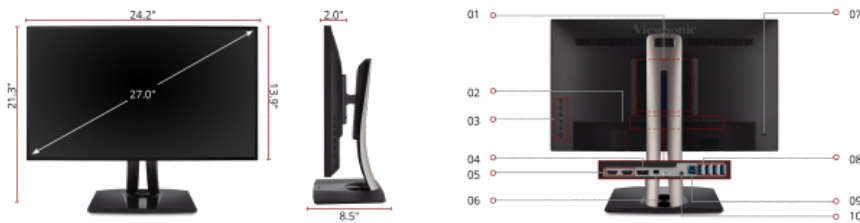

Key Features

4K Ultra HD Resolution | High Dynamic Range | Seamless Viewing Experience | Loaded with Connectivity (with HDCP 2.2) | Amazing Color Accuracy

Product Description

Perfect for photographers, designers, videographers, and other creative professionals, the ViewSonic® VP2768-4K Ultra HD monitor delivers unmatched color accuracy and reliable long-term performance. With a SuperClear® IPS panel and a sleek frameless design, this monitor provides a near-seamless viewing experience ideal for multi-monitor setups. To ensure precise, uniform color, each of our monitors is factory calibrated to deliver an amazing Delta E<2 value for superior color accuracy. An integrated color uniformity function ensures consistent chromaticity across the screen, while a 14-bit 3D look-up table generates a stunningly smooth palette of 4.39 trillion colors. Add to that 6-axis color adjustment functionality, and this monitor provides the ultimate color processing capability for professional applications. What's more, productivity-boosting features include an advanced ergonomic design. Hardware calibration is also available with the optional ViewSonic Colorbration Kit, which allows you to quickly and easily calibrate the monitor for photography, graphic design, content creation, and other color-critical applications.

- | | |
|---|--------------------------|
| 1. VESA Compatible Wall Mount
100 x 100 mm | 4. DisplayPort In |
| 2. AC In | 5. HDMI (x2) |
| 3. Menu Controls | 6. Mini DisplayPort |
| | 7. Kensington® Lock Slot |

Display:

Display Size (in.):	27
Viewable Area (in.):	27
Panel Type:	IPS
Resolution:	3840 x 2160
Static Contrast Ratio:	1,300:1
Dynamic Contrast Ratio:	20,000,000:1
Light Source:	WLED
Brightness:	350 cd/m2
Colors:	1.07B
Color Space Support:	10 Bit with FRC
Aspect Ratio:	16:9
Response Time (Typical GTG):	14ms
Response Time (GTG w/OD):	7ms
Viewing Angles:	178° horizontal, 178° vertical
Backlight Life (Hours):	30,000
Panel Surface:	Anti-glare, Hard coating (3H)