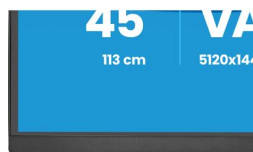

### 01 DISPLAY CHARACTERISTICS

<b>Design</b>	3-side borderless
<b>Diagonal</b>	44.5", 113cm
<b>Panel</b>	VA, matte finish
<b>Curved</b>	1500R
<b>Native resolution</b>	5120 x 1440 @75Hz (7.4 megapixel DQHD)
<b>Aspect ratio</b>	32:9
<b>Panel brightness</b>	450 cd/m <sup>2</sup>
<b>Static contrast</b>	3000:1
<b>Advanced contrast</b>	80M:1
<b>Response time (GTG)</b>	2ms
<b>Viewing zone</b>	horizontal/vertical: 178°/178°, right/left: 89°/89°, up/down: 89°/89°
<b>Colour support</b>	16.7mln (sRGB: 100%; NTSC: 80%)
<b>Horizontal Sync</b>	30 - 135kHz
<b>Viewable area W x H</b>	1087.5 x 305.9mm, 42.8 x 12"
<b>Colour</b>	matte, black

#### 04 MECHANICAL

<b>Display position adjustments</b>	height, tilt
<b>Height adjustment</b>	130mm
<b>Tilt angle</b>	20° up; 3° down
<b>VESA mounting</b>	100 x 100mm, 200 x 100mm
<b>Cable management system</b>	yes

#### 08 DIMENSIONS / WEIGHT

<b>Product dimensions W x H x D</b>	1090 x 409 (539) x 275mm
<b>Box dimensions W x H x D</b>	1260 x 470 x 315mm
<b>Weight (without box)</b>	10.5kg
<b>Weight (with box)</b>	15.5kg
<b>EAN code</b>	4948570126293